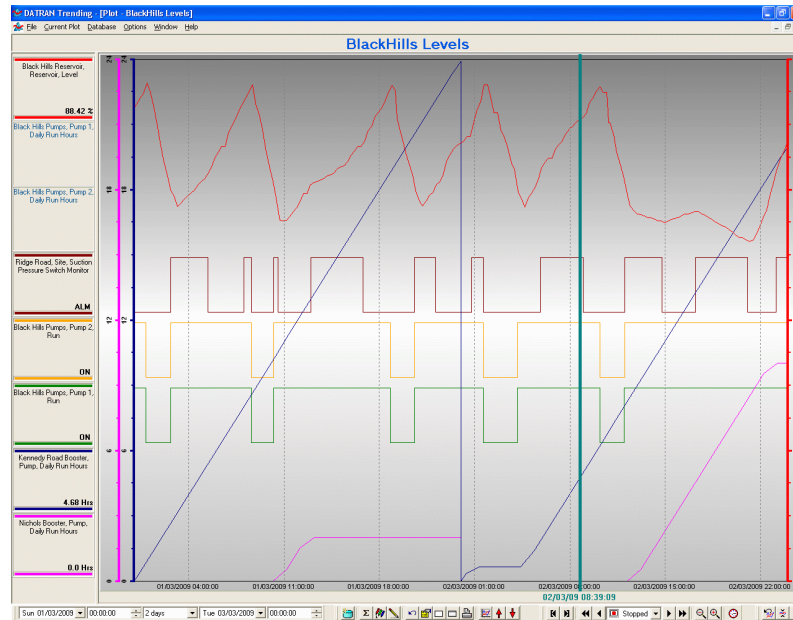

DATRAN Trending

DATRAN Trending is a sophisticated graphical application for the DATRAN™ VI SCADA system.

Trending is the ideal tool to provide trends of current and historic data direct from the SCADA database. Trending can be used for extracting data for compliance reporting, such as resource consent and Drinking Water Standards.

Key Features include:

- Fully configurable presentation, including colour scheme/scale/style/screen size
- Automatic scrolling keeps visible data live
- Up to 8 pens per plot
- Built in statistical summary of plot (min/max/standard deviation etc)
- Enhanced zoom features, click & drag, mouse wheel and independent X & Y zoom
- Selectable date ranges, selected directly from the calendar
- Selectable Line or Point graph display
- Export data as a CSV file and, select data granularity down to 1 second
- Ability to save graphical plot as a JPEG file for email or distribution
- Easy access to previously archived databases
- Super fast database access engine
- Electronic Help and comprehensive “How To” guide

Key Benefits include:

- Easier compliance demonstration for DWSNZ etc
- User friendly real time monitoring of site status/usage
- Trend analysis and preventative maintenance planning
- Customer usage predictions & budget calculations
- Multiple user licenses enabling cost effective distribution

Historic Data Selection Via Calendar and Period

Highly Configurable Set Up

Configurable Pen Options

Automatic Scroll Options

Data Export Option (CSV)

Microsoft Excel - Demo Site090903 1345.csv

	A	B	C	D
1	10	Demo Site	4/08/2006 3:58	22/02/2007 11:21
2	Time	Demo Site, Wetwell, MT Level	Demo Site, Wetwell, Level	
3	4/08/2006 3:58	49.91890733	23.43373448	
4	4/08/2006 3:59	49.91890822	23.43375165	
5	4/08/2006 4:00	49.91890911	23.43376882	
6	4/08/2006 4:01	49.91891	23.43378599	
7	4/08/2006 4:02	49.91891089	23.43380316	
8	4/08/2006 4:03	49.91891178	23.43382034	
9	4/08/2006 4:04	49.91891267	23.43383751	