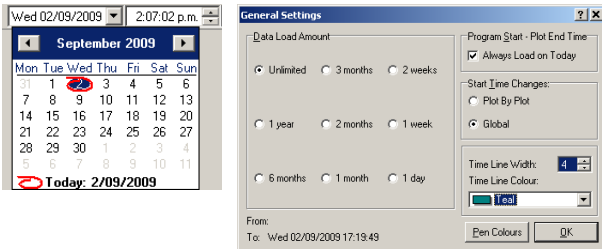

Historic Data Selection Via Calendar and Period